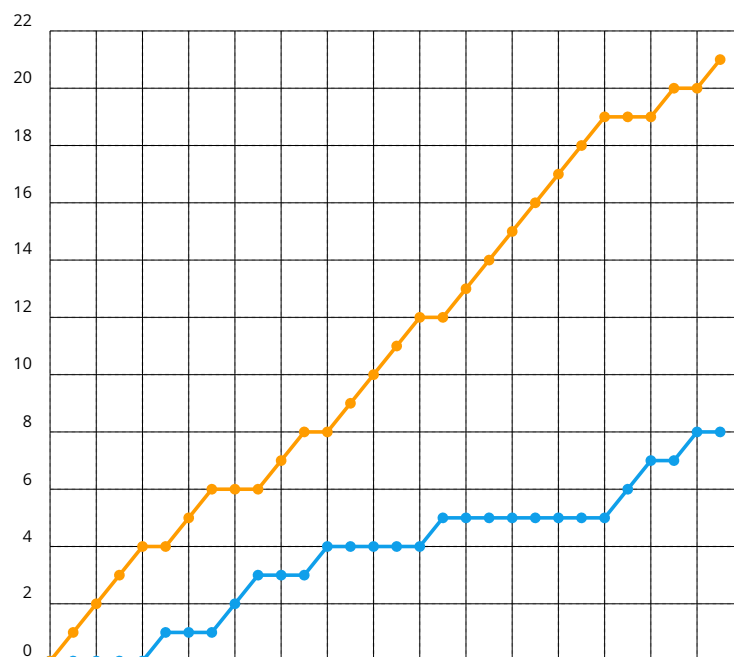

LiveScore Draw

Score

Duration

Thu 3/18/2021 WD Kati-Kreet MARRAN  [EST]  [JPN] Nami MATSUYAMA [5] 8-21 12-21  27m
Helina RÜÜTEL  [EST]  [JPN] Chiharu SHIDA

Statistics

Match

Game 1

Game 2

 [EST] Kati-Kreet MARRAN

Nami MATSUYAMA  [JPN]

 [EST] Helina RÜÜTEL

Chiharu SHIDA  [JPN]

8	Score	21
2	Most consecutive points	7
0	Game points	2
29	Total points played	29
8	Total points won	21

YONEX All England Open Badminton Championships 2021